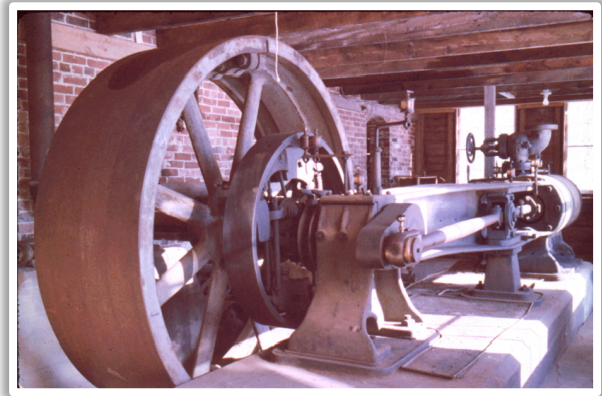

Lyle Drew Mill Day

June 11 2023

For the Whole Family

Come join us from 12 'til 4
at the Drew Mill in Union
317 Main Street in Union

- Soft Drinks, Hot Dogs & Hamburgers

Mill Tours

- An up-close look at the old **Steam Engine**
- Watch the **Old Machines** that run on a **Belt Drive System**
- Play a game of **Corn Hole**
- Try some **Face Painting**
- Bring your camera for great photos of the **Water Fall**

1890's Fitchburg Steam Engine

1920's Line Shafting and Motors

uvca.org

RAIN OR SHINE !

BRING CHAIRS !